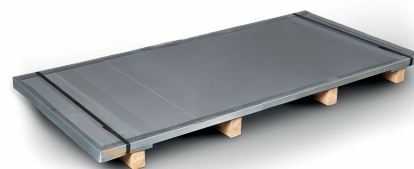

## Metal sheet

Galvanised metal sheet 0.6 mm thick with a 0.80 mm unreinforced RENOLIT ALKORPLAN membrane laminated to the surface. The metal face is treated with an anti-corrosion coating.

### Application

Specifically designed as an accessory for RENOLIT ALKORPLAN roofing systems to provide high quality upstands and parapets: intermediate support on unbonded upstands over 500mm high, linear edge restraint, metal profiles to cover parapets or to connect roof lights.