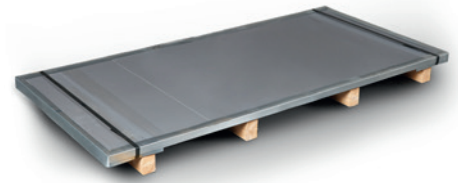

RENOLIT ALKORPLAN^{81170/81179}

Metal sheet

PRODUCT DESCRIPTION

Galvanised metal sheet 0.6 mm thick with a 0.80 mm unreinforced **RENOLIT ALKORPLAN** membrane laminated to the surface. The metal face is treated with an anti-corrosion coating.

FIELD OF APPLICATION

Specifically designed as an accessory for **RENOLIT ALKORPLAN** roofing systems to provide high quality upstands and parapets: intermediate support on unbonded upstands over 500mm high, linear edge restraint, metal profiles to cover parapets or to connect roof lights.

PACKAGING

Type	Colour	Dimensions	Weight	Pieces / Pallet
81170-003	Light grey- 71004	1 m x 2 m	5.8 kg/m ²	10 / 30
81170-009	Charcoal - 79851	1 m x 2 m	5.8 kg/m ²	10 / 30
81170-011	Grey - 73321	1 m x 2 m	5.8 kg/m ²	10 / 30
81170-010	Terracotta - 82119	1 m x 2 m	5.8 kg/m ²	10
81170-012	Copper green - 60884	1 m x 2 m	5.8 kg/m ²	10
81179-704	White - 90300	1 m x 2 m	5.8 kg/m ²	10
81179-707	Silver - 40100	1 m x 2 m	5.8 kg/m ²	10
81179-703	Copper - 84040	1 m x 2 m	5.8 kg/m ²	10
81179-705	Cool grey - 77040	1 m x 2 m	5.8 kg/m ²	10
81179-706	Cool Ivory - 11014	1 m x 2 m	5.8 kg/m ²	10