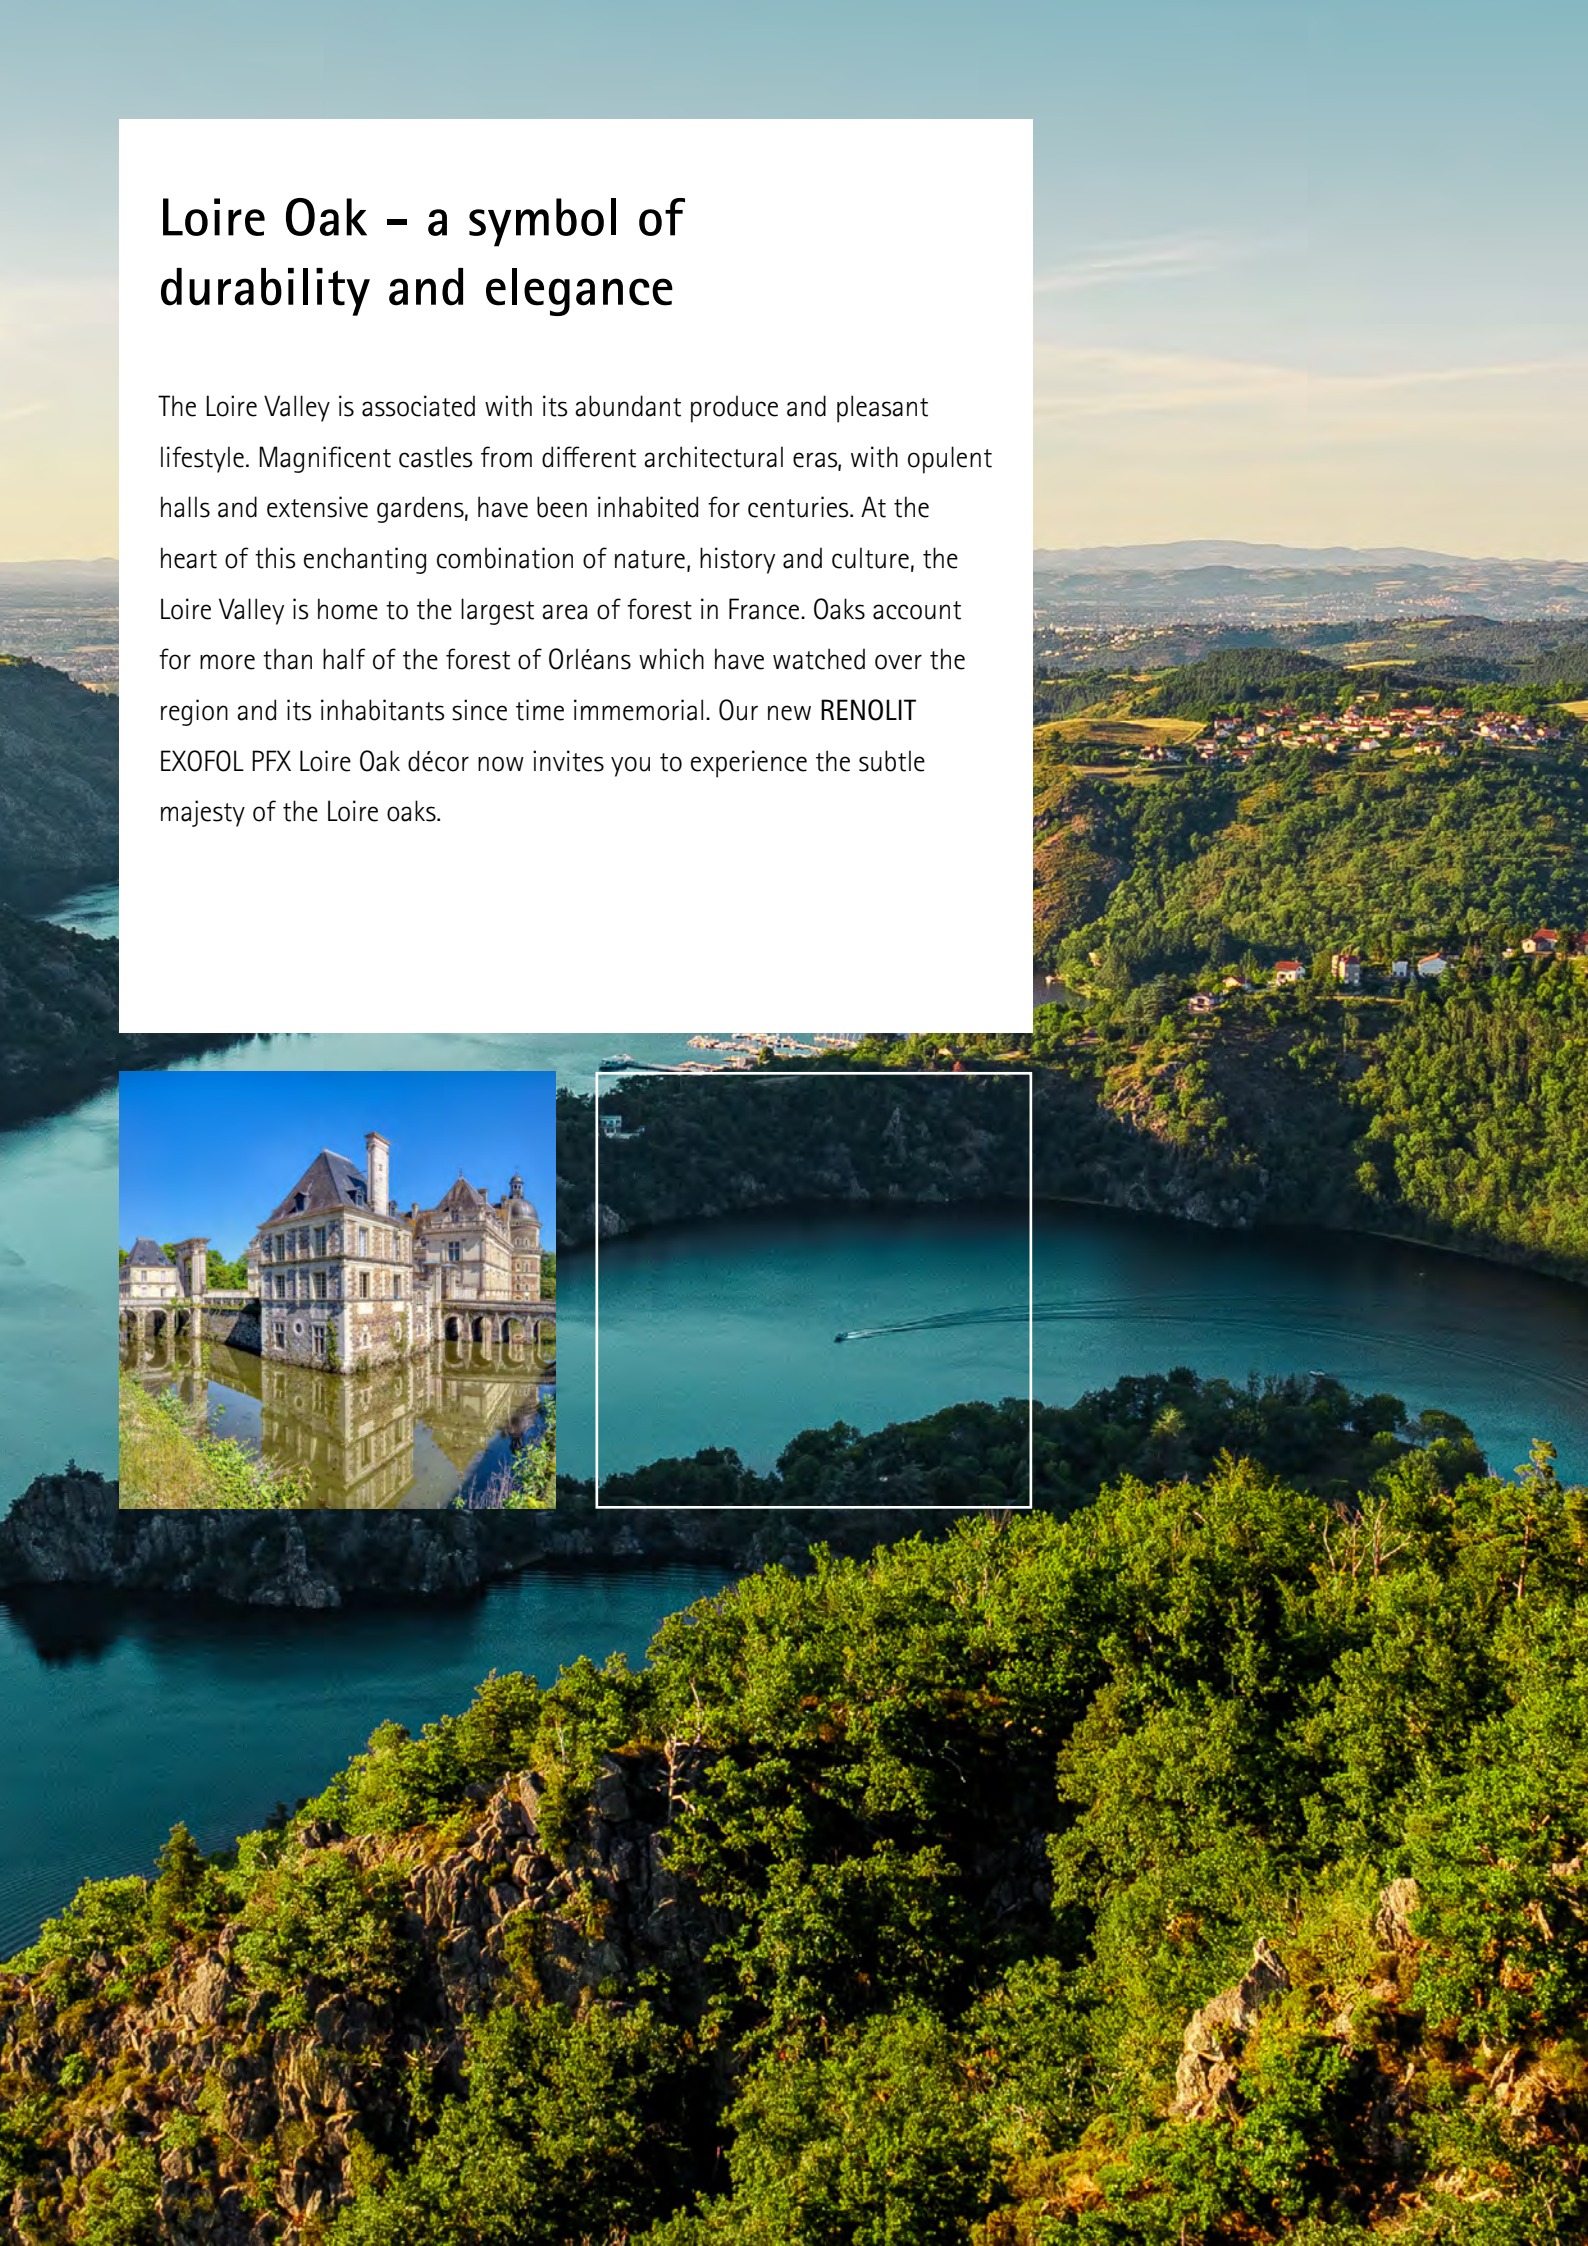

Rely on it.

SPOT ON RENOLIT EXOFOL PFX LOIRE OAK

New trend from
an old gem.

Loire Oak – a symbol of durability and elegance

The Loire Valley is associated with its abundant produce and pleasant lifestyle. Magnificent castles from different architectural eras, with opulent halls and extensive gardens, have been inhabited for centuries. At the heart of this enchanting combination of nature, history and culture, the Loire Valley is home to the largest area of forest in France. Oaks account for more than half of the forest of Orléans which have watched over the region and its inhabitants since time immemorial. Our new RENOLIT EXOFOL PFX Loire Oak décor now invites you to experience the subtle majesty of the Loire oaks.

RENOLIT EXOFOL PFX Loire Oak Super-Matt – subtle character

Oak trees represent strength and longevity in many cultures, as the wood is the embodiment of sturdiness. RENOLIT EXOFOL PFX Loire Oak Super-Matt emulates these characteristics of its natural counterpart. With its deep texture and authentic feel, the décor conveys a timeless, self-confident elegance - enhanced by its colours, which range from grey-blue to beige and light brown.